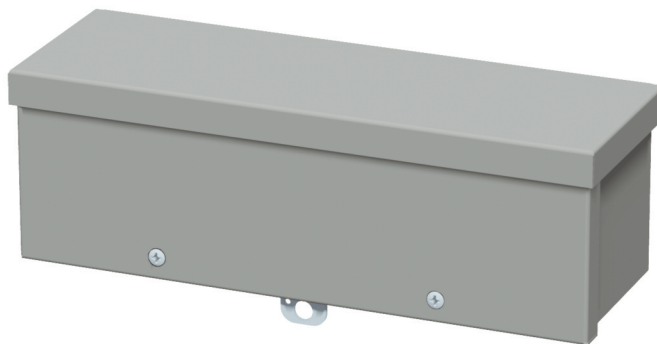

NEMA 3R ENCLOSURES

1300 CH

WEATHERPROOF WIRING TROUGHS

The 1300 CH are specially designed for outdoor wiring installations in order to protect against rain, sleet and snow. Boxes can also be used indoors to protect against dripping water. The box and cover are made of

high quality 14 GA or 16 GA steel. Boxes have a padlock provision. Enclosures are finished with heat fused powder paint, electrostatically applied on a pretreated base. Box is ANSI/ASA 61 gray (other colors available).

**CSA Certified / UL Listed
NEMA/EEMAC 3R / IP32**

**Refer to p.734 to validate
choice of substrate for the
application**

CATALOG NUMBER	DIMENSIONS			SHIP WGT LBS.
	A	B	C	
1300 CH040412	4	4	12	6
1300 CH040424	4	4	24	10
1300 CH040436	4	4	36	16
1300 CH040448	4	4	48	20
1300 CH040460	4	4	60	25
1300 CH060612	6	6	12	9
1300 CH060624	6	6	24	16
1300 CH060636	6	6	36	23
1300 CH060648	6	6	48	29
1300 CH060660	6	6	60	32
1300 CH060672	6	6	72	43
1300 CH080824	8	8	24	15
1300 CH080836	8	8	36	19
1300 CH080848	8	8	48	33
1300 CH080860	8	8	60	41
1300 CH121236	12	12	36	35
1300 CH121260	12	12	60	57

CUSTOMIZE THIS
ENCLOSURE WITH **BOXCAD**
SIZE - COLOR - CUT-OUTS

248

p.534